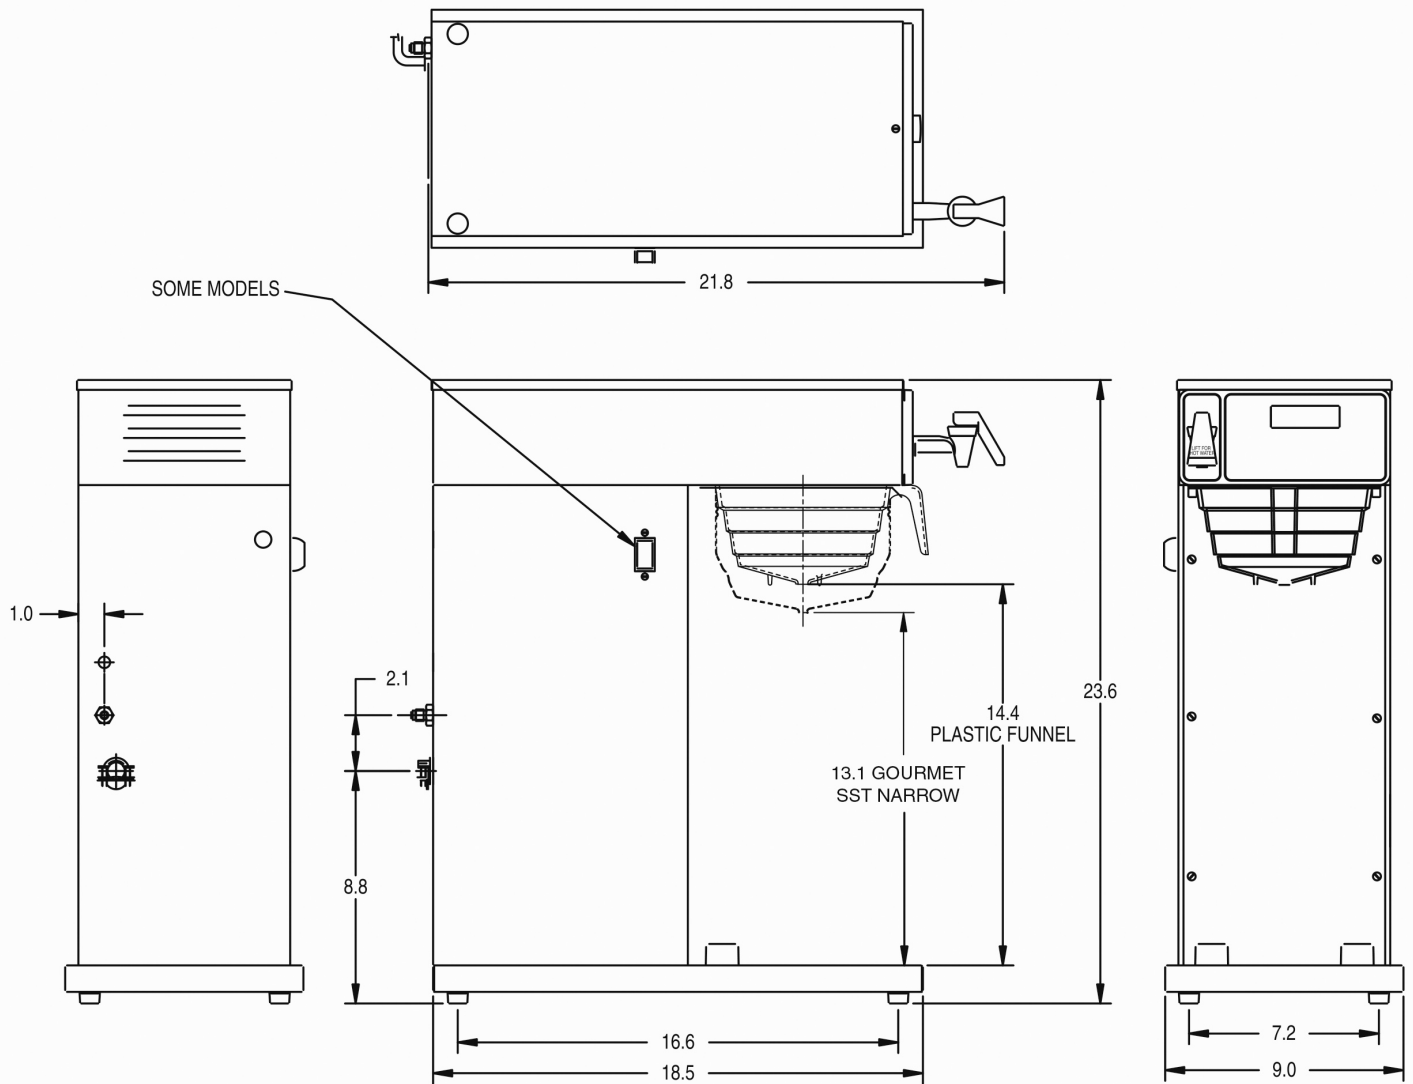

Created on:
06/21/2018

	Unit			Shipping				
	Width	Height	Depth	Width	Height	Depth	Weight	Volume
English	9.0 in.	23.6 in.	22.5 in.	11.9 in. in.	29.0 in. in.	25.8 in. in.	34.550 lbs	4.581 ft ³
Metric	22.9 cm	59.9 cm	57.2 cm	30.2 cm cm	73.7 cm cm	65.5 cm cm	15.672 kgs	0.130 m ³