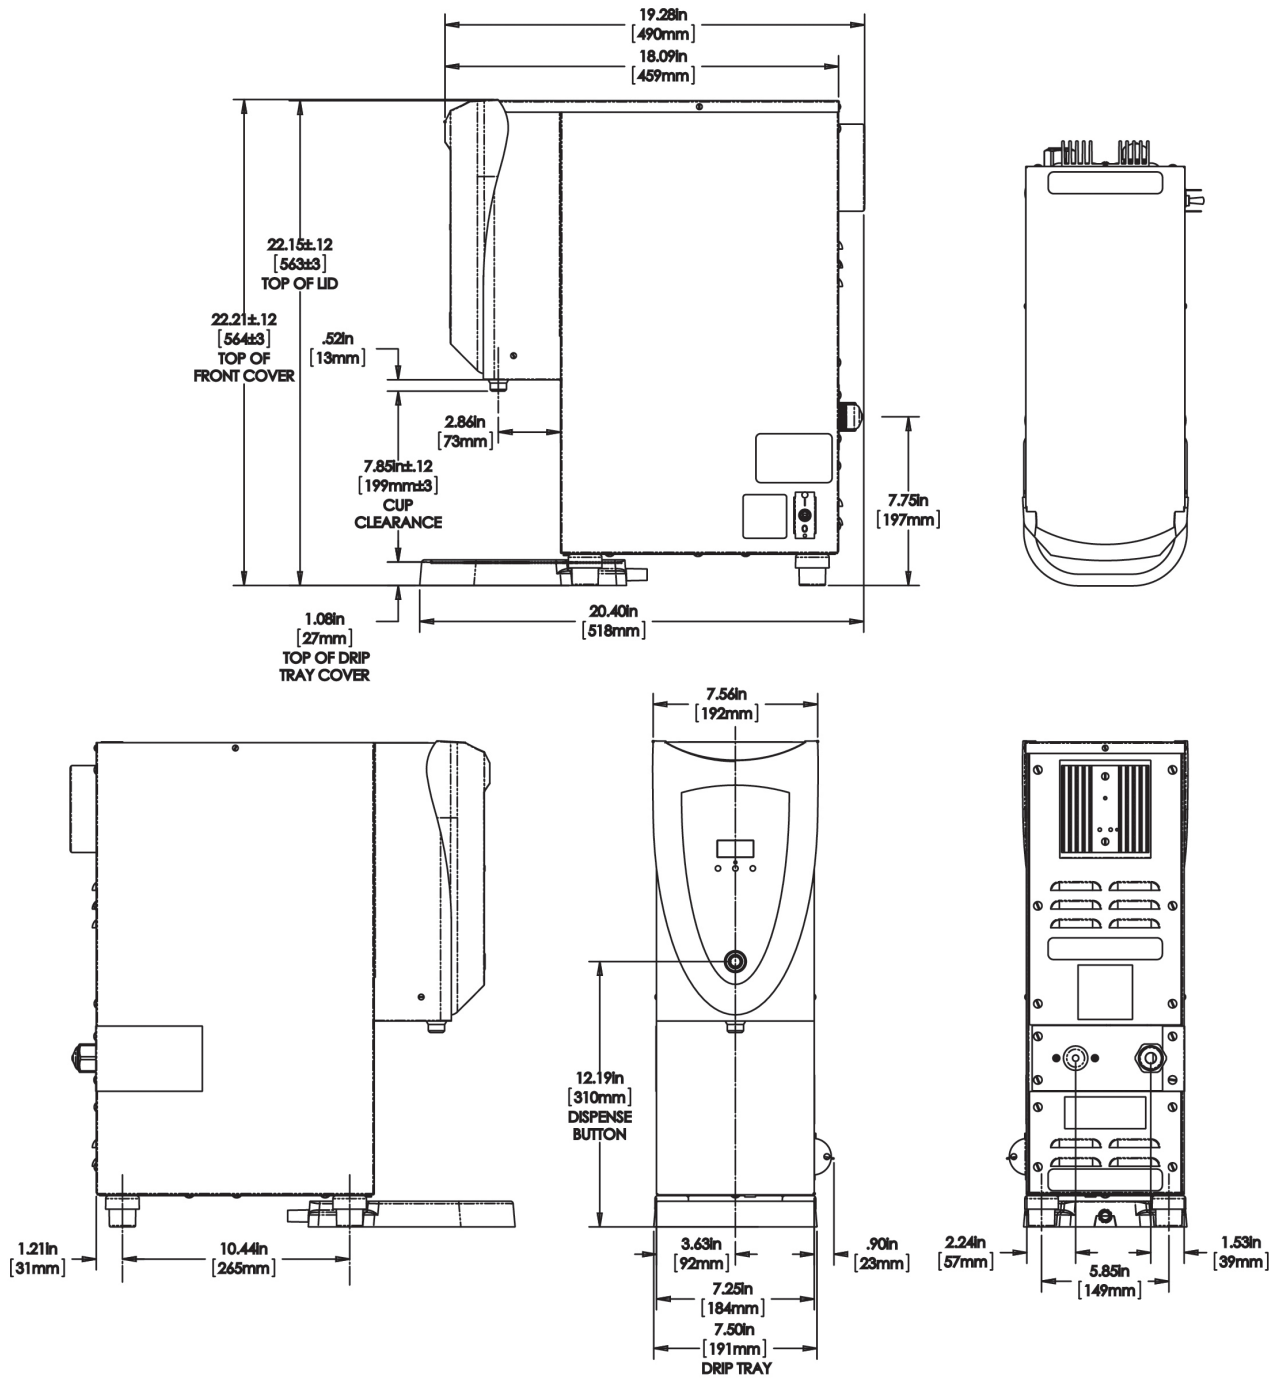

H3EA Element SST CE EURO

22.2" x 20.4" x 7.5"
(56.4cm x 51.8cm x 19.1cm)

- LED display provides simple temperature adjustment
- Thinsulate® tank insulation provides increased energy efficiency
- Digital thermostat provides consistent and accurate temperatures of 15.6-96C (Deg) (60-205F MAX)
- Contemporary, low-profile design for front-of-house and self-service settings
- Matching Blue LED dispense button
- Programmable "Energy Saver Mode" reduces operating costs during idle periods
- 196mm (7.75in) cup clearance accommodates a range of serving options for custom-crafted, hand pour coffees and teas

Agency:

Specifications

Product #: 45300.0002

Dispense: Push Button

Water Access: Plumbed

Finish: Stainless

Temp. Setting: 205°F (96.111°C)

Dispense: Portion Control

Plumbing Requirements

PSI	kPa	Fitting Supplied	Water Flow Required (GPM)
20-90	138-621	3/4" BSPP	-

CAD Drawings

2D	Revit	KLC
●		

BUNN® reserves the right to change specifications and product design without notice. Such revisions do not entitle the buyer to corresponding changes, improvements, additions or replacements for previously purchased equipment. For most current specifications and other info visit bunn.com.

Created on:
12/13/2018

	Unit			Shipping				
	Width	Height	Depth	Width	Height	Depth	Weight	Volume
English	7.5 in.	22.2 in.	20.4 in.	10.6 in.	32.3 in.	21.9 in.	34.000 lbs	4.398 ft ³
Metric	19.1 cm	56.4 cm	51.8 cm	26.9 cm	82.0 cm	55.6 cm	15.422 kgs	0.125 m ³